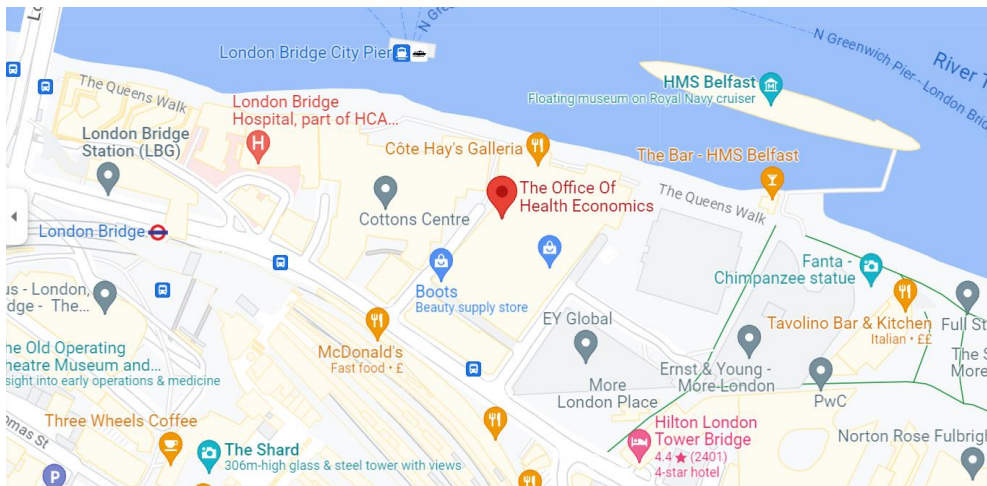

How to find us

The closest station to OHE's offices is **London Bridge**. The Jubilee Line, Northern Line, and National Rail services all alight at this station.

- Leave London Bridge Station via the Tooley Street exit.
- Cross Tooley Street at the traffic lights and walk towards the Hays Galleria archway. *Goldings House is at the back of Hays Galleria closest to the Thames, on the left.*
- Enter the Galleria and walk towards the Navigators sculpture fountain.
- With The Navigators sculpture on your right, look through the archway on the left, then find the Golding House atrium in front of you.
- Once you have arrived, please check in with the reception staff, who will check you in and admit you into the lift up to the second floor.

You can also find us by using our what3words: [lovely.record.online](#) or via [Google Maps](#).

ohe.org

OFFICE OF
HEALTH ECONOMICS

OHE

2nd Floor,
Goldings House
Hay's Galleria
2 Hay's Lane
London SE1 2HB